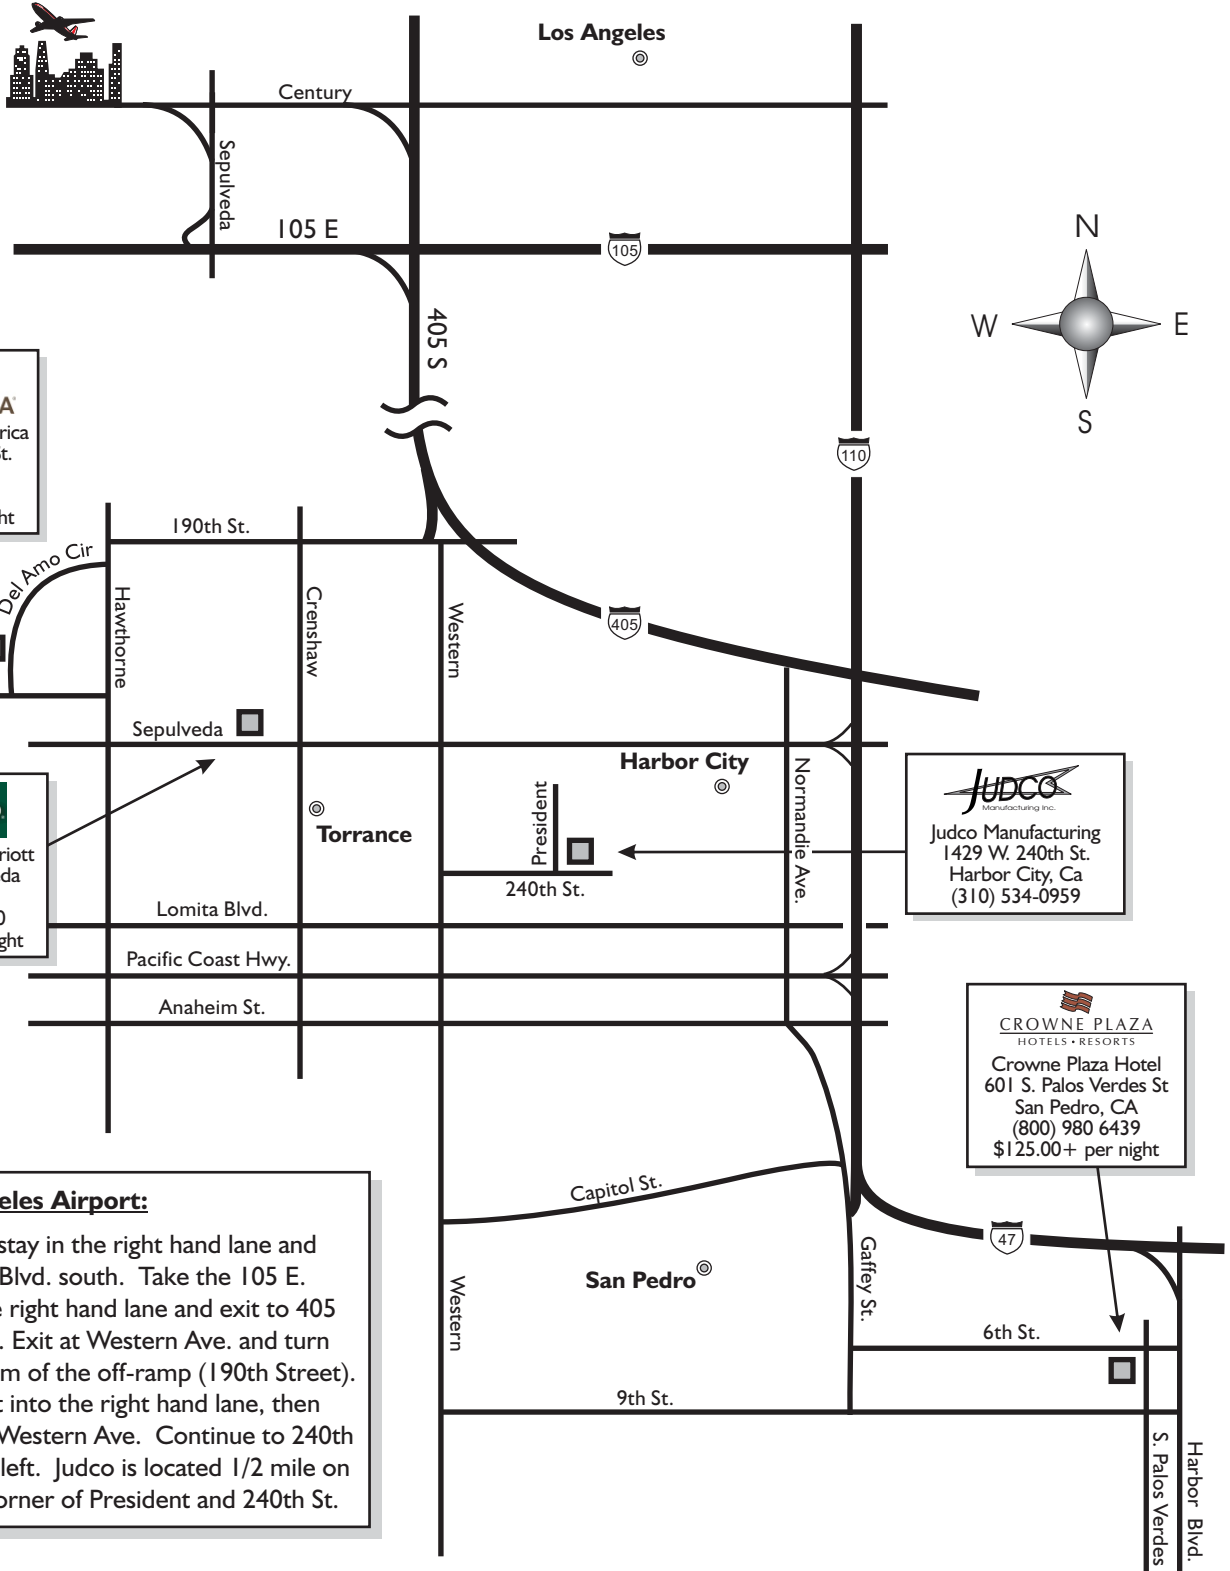

Judco Manufacturing, Inc

1429 W. 240th Street
Harbor City, CA 90710
(310) 534-0959

Los Angeles
International Airport

From Los Angeles Airport:

Exiting airport, stay in the right hand lane and take Sepulveda Blvd. south. Take the 105 E. exit. Stay in the right hand lane and exit to 405 S. (Long Beach). Exit at Western Ave. and turn left at the bottom of the off-ramp (190th Street). Immediately get into the right hand lane, then turn right onto Western Ave. Continue to 240th Street and turn left. Judco is located 1/2 mile on the left at the corner of President and 240th St.

*Map not to scale